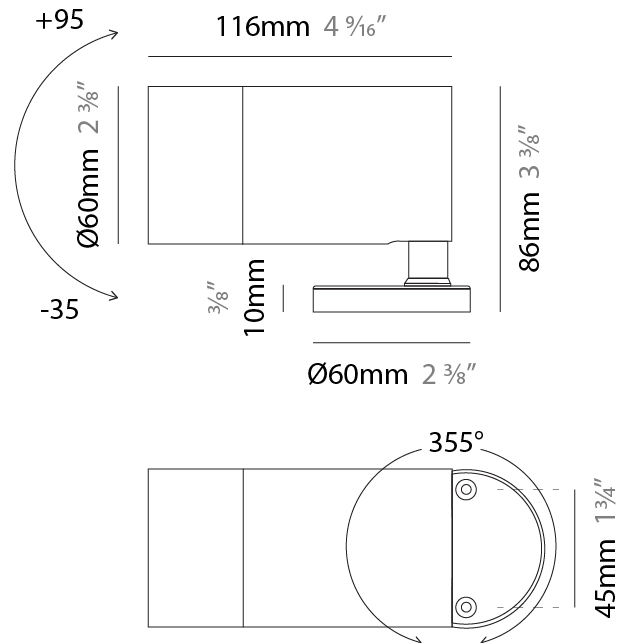

GENERAL

Series: Vario
Subseries: Vario 60
Brand: Unonovesette
Division: Exterior
Mounting Type: Surface
Mounting Location: Above Ground
Subcategory: Flood

PHYSICAL

Shape: Cylinder
Diameter (mm): 60
Diameter (in): 2 3/8
Height (mm): 116
Height (in): 4 9/16
Light Distribution: Adjustable / Direct
Weight (kg): 0.5
Weight (lbs): 1.102
Installation Requirement: Surface mounted / Spike / Tree strap
Diffuser: Extra clear tempered / Frosted glass 6mm
Fixture Finish: ABA / ANA / ASB
Fixture Material: Machined Anticorodal Aluminium
Cable Details: 350mm NS20N PCP 2x0.5 mm2

ELECTRICAL

Lamp Type: LED
Total Output Wattage (W): 11
Dimming: Non-Dimming / Phase Dimming (120Vac only) / 0-10V Dimming
Driver Included: No
Driver Location: Remote
Driver Type: Constant Voltage - Universal
Driver Class: Class 2
Input Voltage (V): 120 - 277
Output Voltage (V): 24

LED

Number of LEDs: 1
Color Temperature (°K): 2700 / 3000 / 4000
Max. Delivered Lumen (lm): 840 (3000K)
CRI: >90 CRI
Lamp Life (hrs): 100000

OPTICAL

Optic°: 10 / 30 / 50 / 10x45 / 45x10
Beam Angle: Narrow / Medium / Wide / Elliptical

RATINGS AND CERTIFICATIONS

Certified By: Certified for North American Standards
IP Rating: IP66
IK Rating: IK08