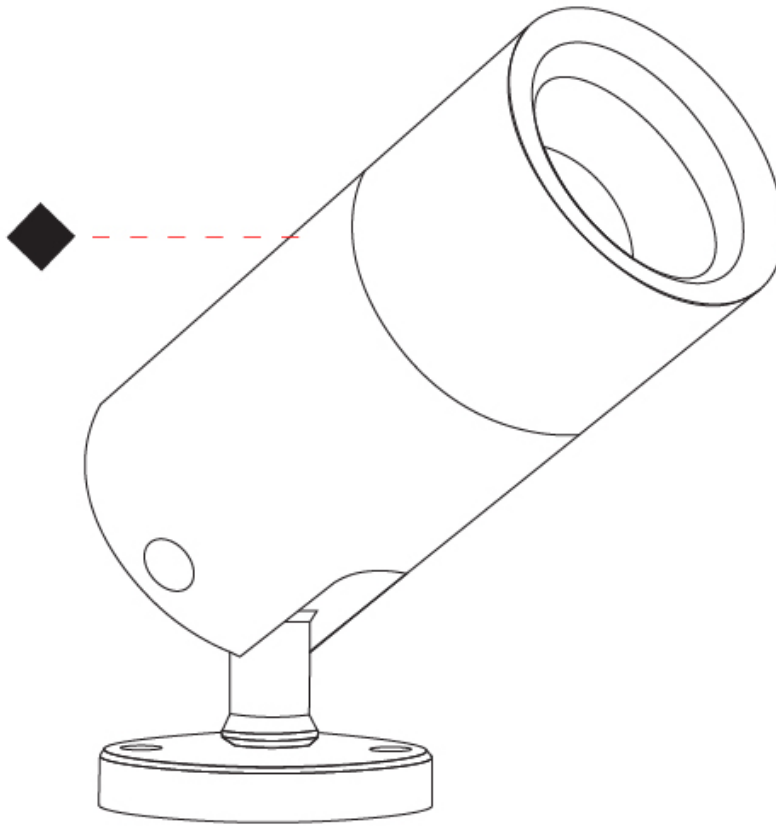

VARIO 60 SURFACE

E12F0000-

PROJECT _____

TYPE _____

SPECIFIER _____

QUANTITY _____

DATE _____

E