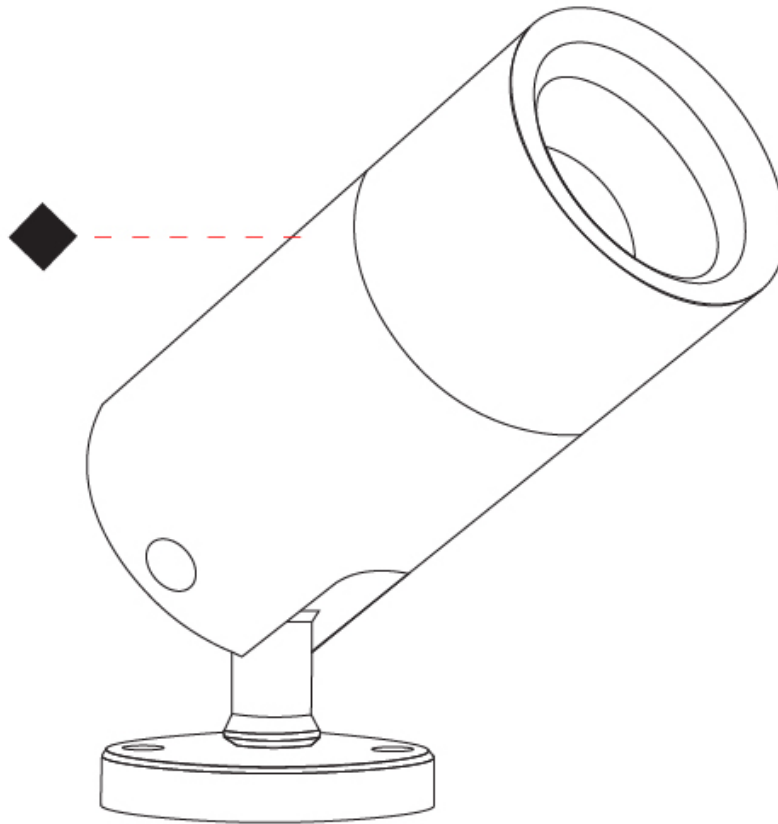

VARIO 60 SURFACE

E12F0005-

PROJECT _____

TYPE _____

SPECIFIER _____

QUANTITY _____

DATE _____

E