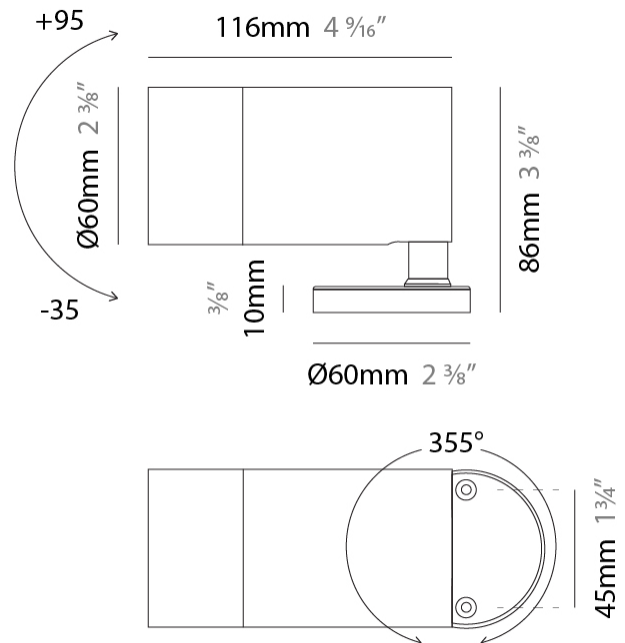

GENERAL

Series: Vario
Subseries: Vario 60
Brand: Unonovesette
Division: Exterior
Mounting Type: Surface
Mounting Location: Above Ground
Subcategory: Flood

PHYSICAL

Shape: Cylinder
Diameter (mm): 60
Diameter (in): 2 3/8
Height (mm): 116
Height (in): 4 9/16
Light Distribution: Adjustable / Direct
Weight (kg): 0.5
Weight (lbs): 1.102
Installation Requirement: Surface mounted / Spike / Tree strap
Diffuser: Extra clear tempered / Frosted glass 6mm
Fixture Finish: ABA / ANA / ASB
Fixture Material: Machined Anticorodal Aluminium
Cable Details: 350mm NS20N PCP 2x0.5 mm2

ELECTRICAL

Lamp Type: LED
Input Wattage (W): 5.5
Total Output Wattage (W): 5
Dimming: Non-Dimming / Phase Dimming (120Vac only) / 0-10V Dimming
Driver Included: No
Driver Location: Remote
Driver Type: Constant Voltage - Universal
Driver Class: Class 2
Input Voltage (V): 120 - 277
Output Voltage (V): 24

LED

Number of LEDs: 1
Color Temperature (°K): 2700 / 3000 / 4000
Max. Delivered Lumen (lm): 415 (3000K)
CRI: >90 CRI
Lamp Life (hrs): 100000

OPTICAL

Optic°: 10 / 30 / 50 / 10x45 / 45x10
Beam Angle: Narrow / Medium / Wide / Elliptical

RATINGS AND CERTIFICATIONS

Certified By: Certified for North American Standards
IP rating: IP66
IK Rating: IK08